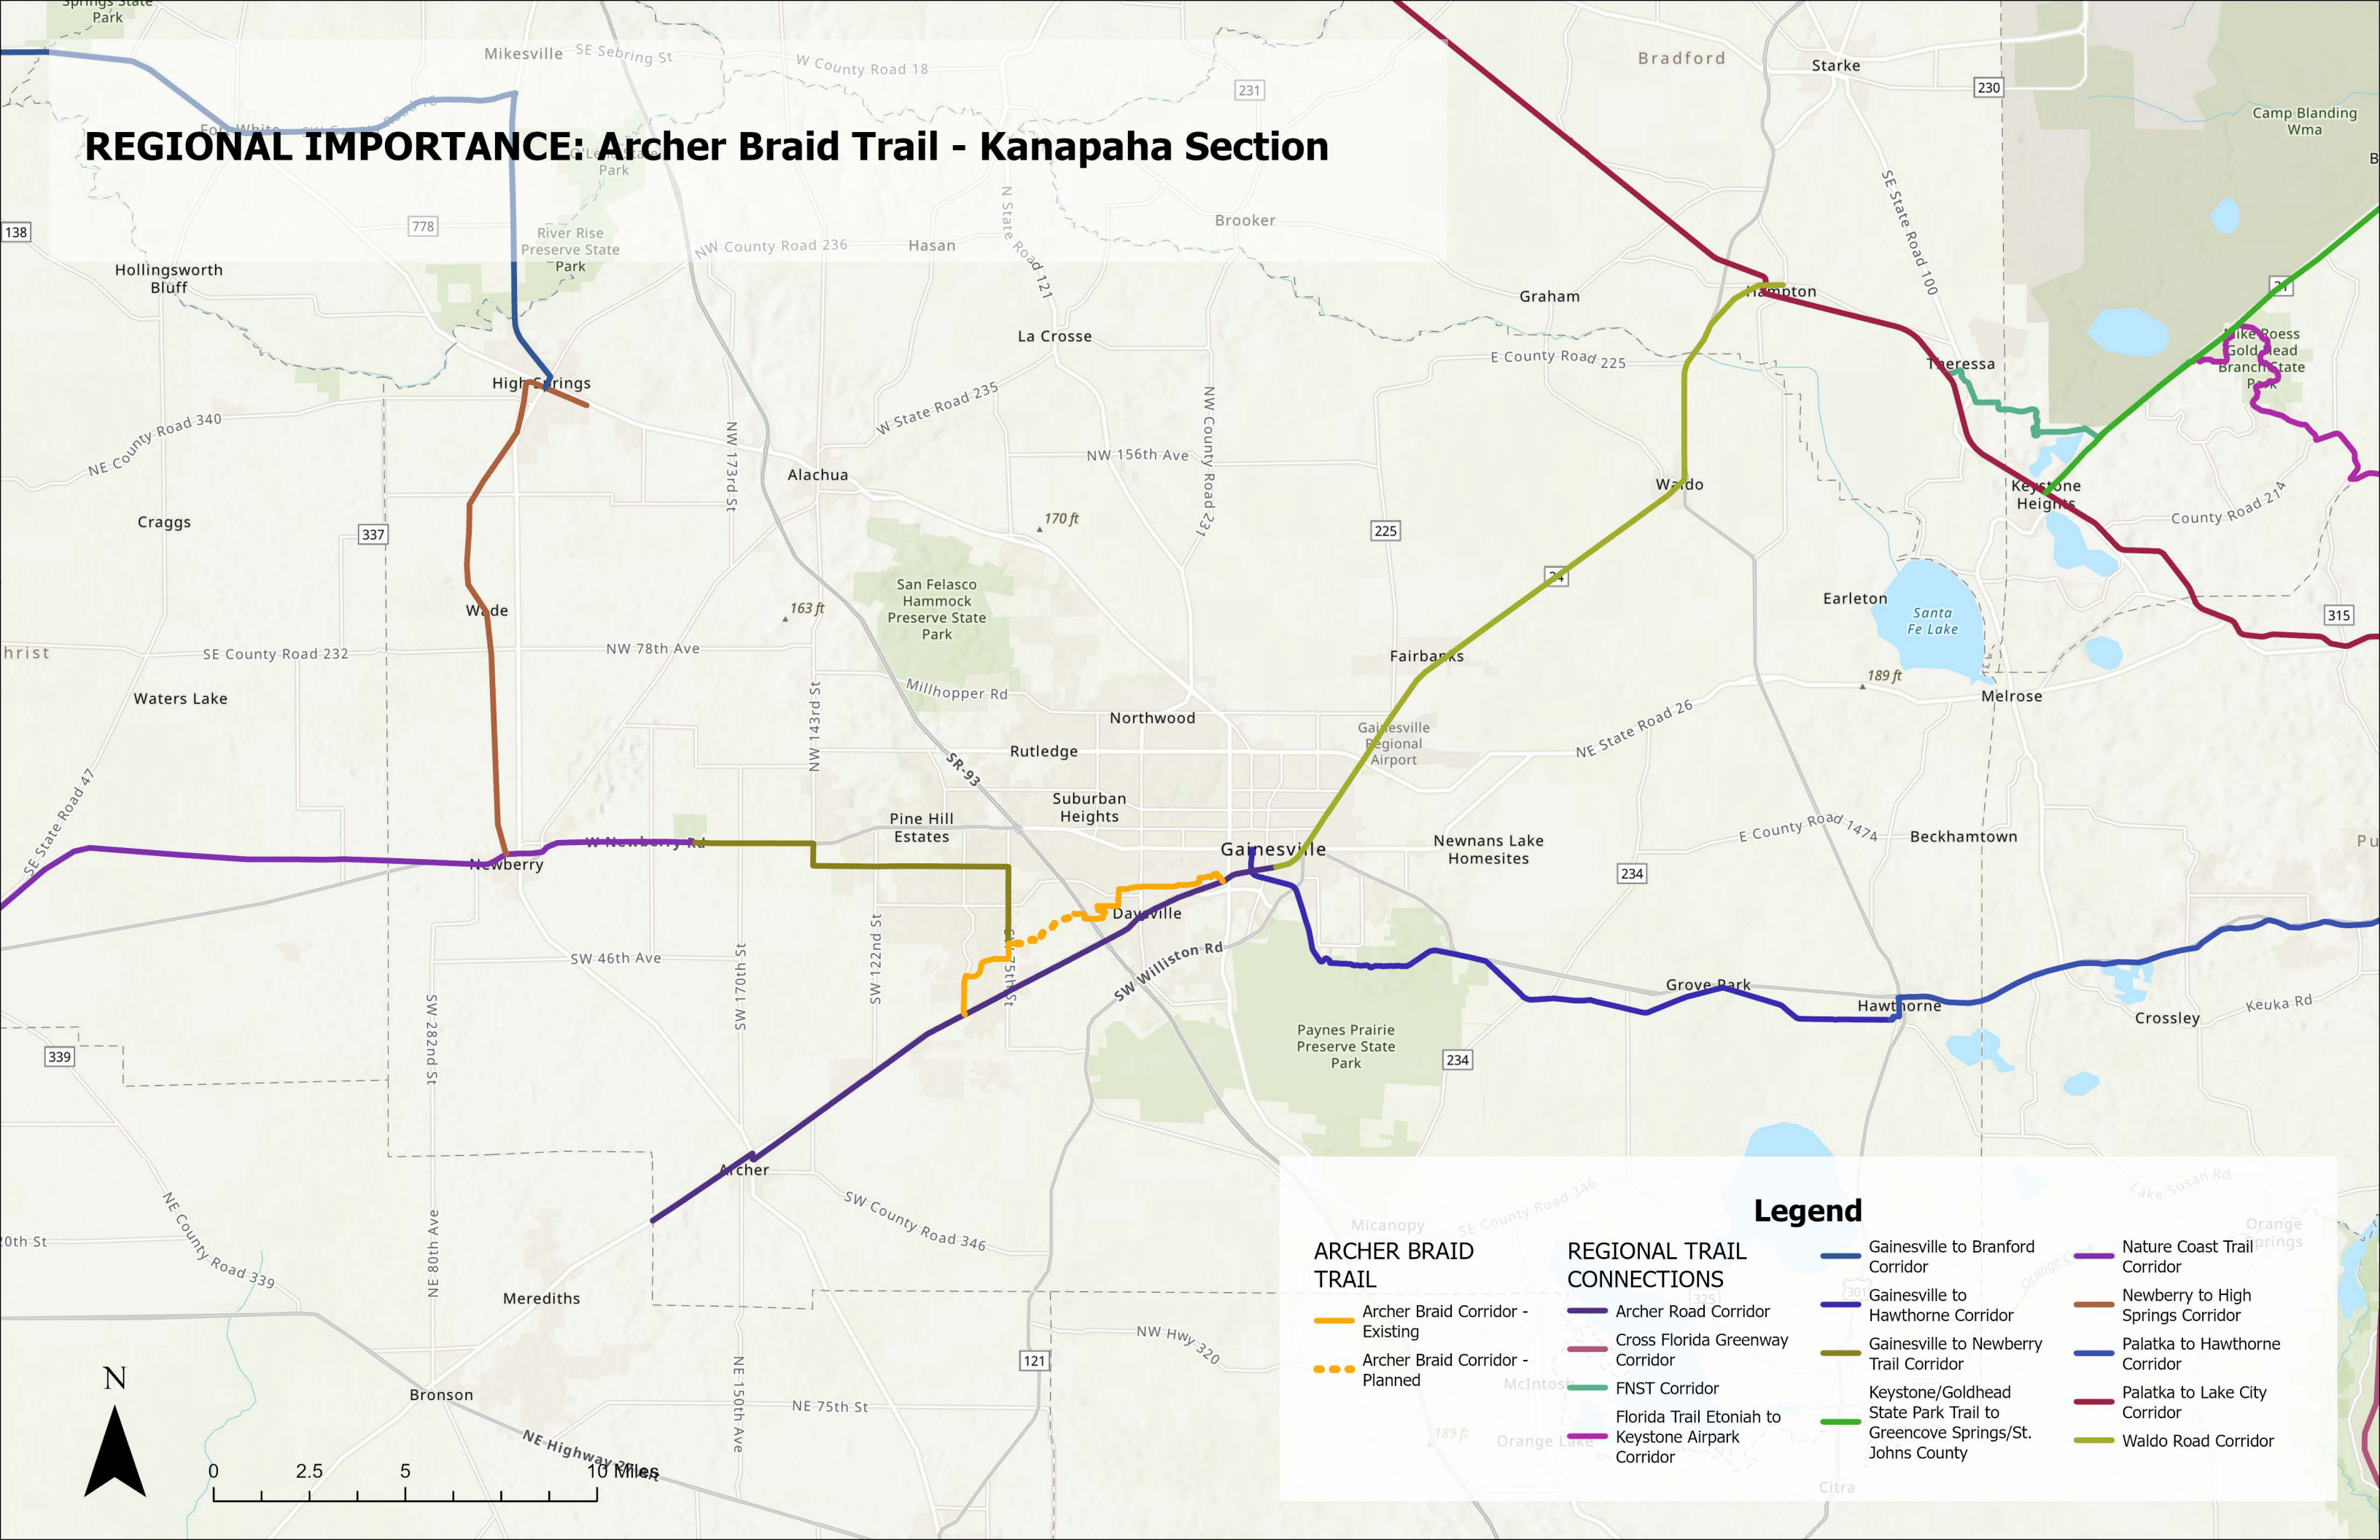

REGIONAL IMPORTANCE: Archer Braid Trail - Kanapaha Section

Legend

ARCHER BRAID TRAIL Archer Braid Corridor - Existing Archer Braid Corridor - Planned	REGIONAL TRAIL CONNECTIONS Archer Road Corridor Cross Florida Greenway Corridor FNST Corridor Florida Trail Etoniah to Keystone Airpark Corridor	Gainesville to Branford Corridor Gainesville to Hawthorne Corridor Gainesville to Newberry Trail Corridor Keystone/Goldhead State Park Trail to Greencove Springs/St. Johns County	Nature Coast Trail Corridor Newberry to High Springs Corridor Palatka to Hawthorne Corridor Palatka to Lake City Corridor Waldo Road Corridor
--	---	---	---